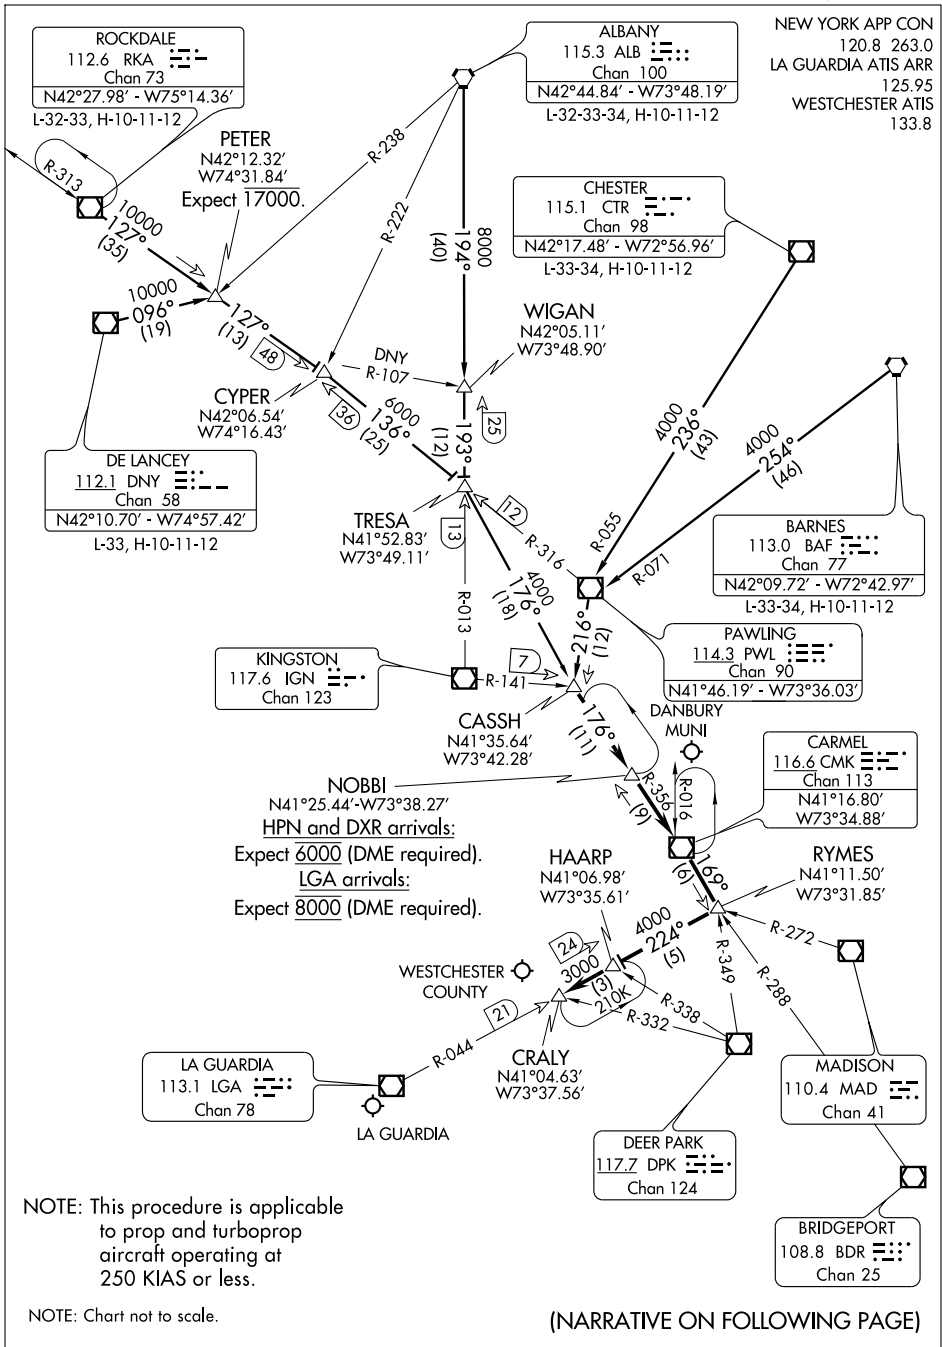

NOBBI FIVE ARRIVAL

NEW YORK, NEW YORK

NEW YORK APP CON
120.8 263.0
LA GUARDIA ATIS ARR
125.95
WESTCHESTER ATIS
133.8

NOBBI
N41°25.44' - W73°38.27'
HPN and DXR arrivals:
Expect 6000 (DME required).
LGA arrivals:
Expect 8000 (DME required).

NOTE: This procedure is applicable to prop and turboprop aircraft operating at 250 KIAS or less.

NOTE: Chart not to scale.

(NARRATIVE ON FOLLOWING PAGE)

NOBBI FIVE ARRIVAL

NEW YORK, NEW YORK

NE-2, 15 DEC 2011 to 12 JAN 2012

NE-2, 15 DEC 2011 to 12 JAN 2012